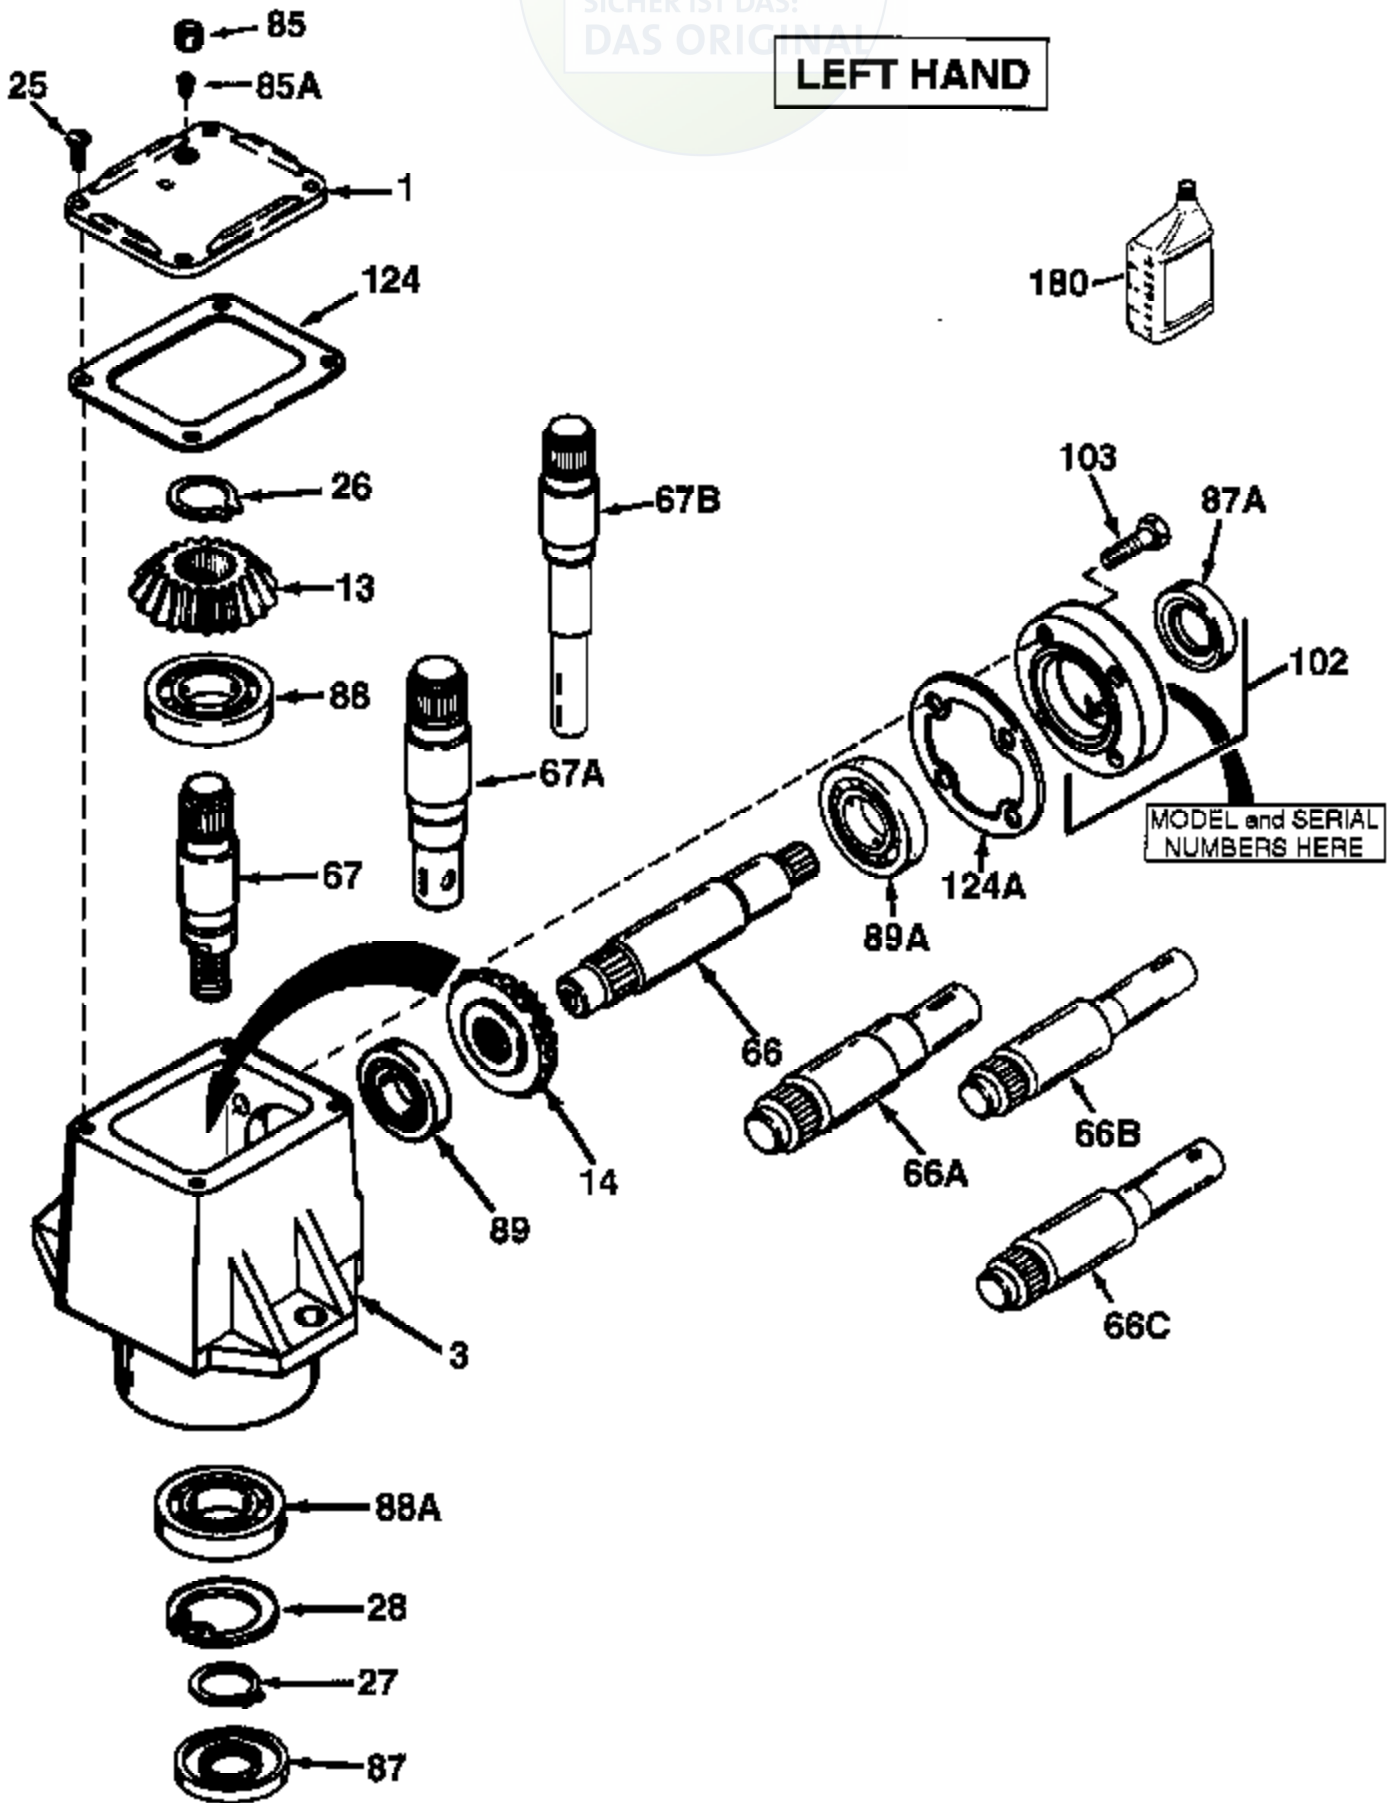

JOIST

SICHER IST DAS:
DAS ORIGINAL

LEFT HAND

Ref #	Part Number	Qty	Description
	794414		Left Hand Head Assembly (Incl. 1 thru 124A)
1	772067		Cover
3	770026A		Right Angle Drive Housing
13	778101A		Miter Gear (17 teeth) (7/8" ID)
25	792025		Screw, 10-24 x 1/2"
26	788018		Retainer Ring
27	788019		Retainer Ring
66B	776258		Input Shaft (5-23/32" long)
67B	776066		Output Shaft (4-39/64" long)
85	792039		Pipe Plug, 1/8-27 (countersunk headle ss)
87A	788031		Oil Seal
87	788029		Oil Seal
88	780034	1000-1000-020	Ball Bearing
89	780024	Peerless	Ball Bearing
102	786029		Retainer Cap & Seal (Incl. 87A & 103)
103	792026		Screw, 1/4-20 x 7/8"
124A	788030B		Cap Gasket
124	788028		Cover Gasket
180	730229A		Gear Oil 80W90